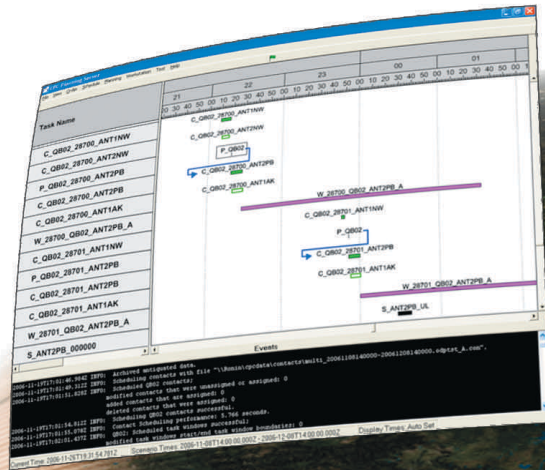

The top commercial imaging satellite operators have selected Orbit Logic collection planning solutions to optimize image tasking schedules for their spacecraft...

How do you schedule?

Plan.
Optimize.
Say Go.

Satellite Image Courtesy of DigitalGlobe

Collection Planning Solutions from

Advanced Mission Planning and Scheduling

Features:

- Optimized Image Tasking Schedules
- Comprehensive Order Management
- High Fidelity Spacecraft Models
- Integrated Weather Processing
- Configurable Figure of Merit
- 2D and 3D Maps & Animation
- Lights Out Automation
- Manual Planning Option
- Scalable Architecture