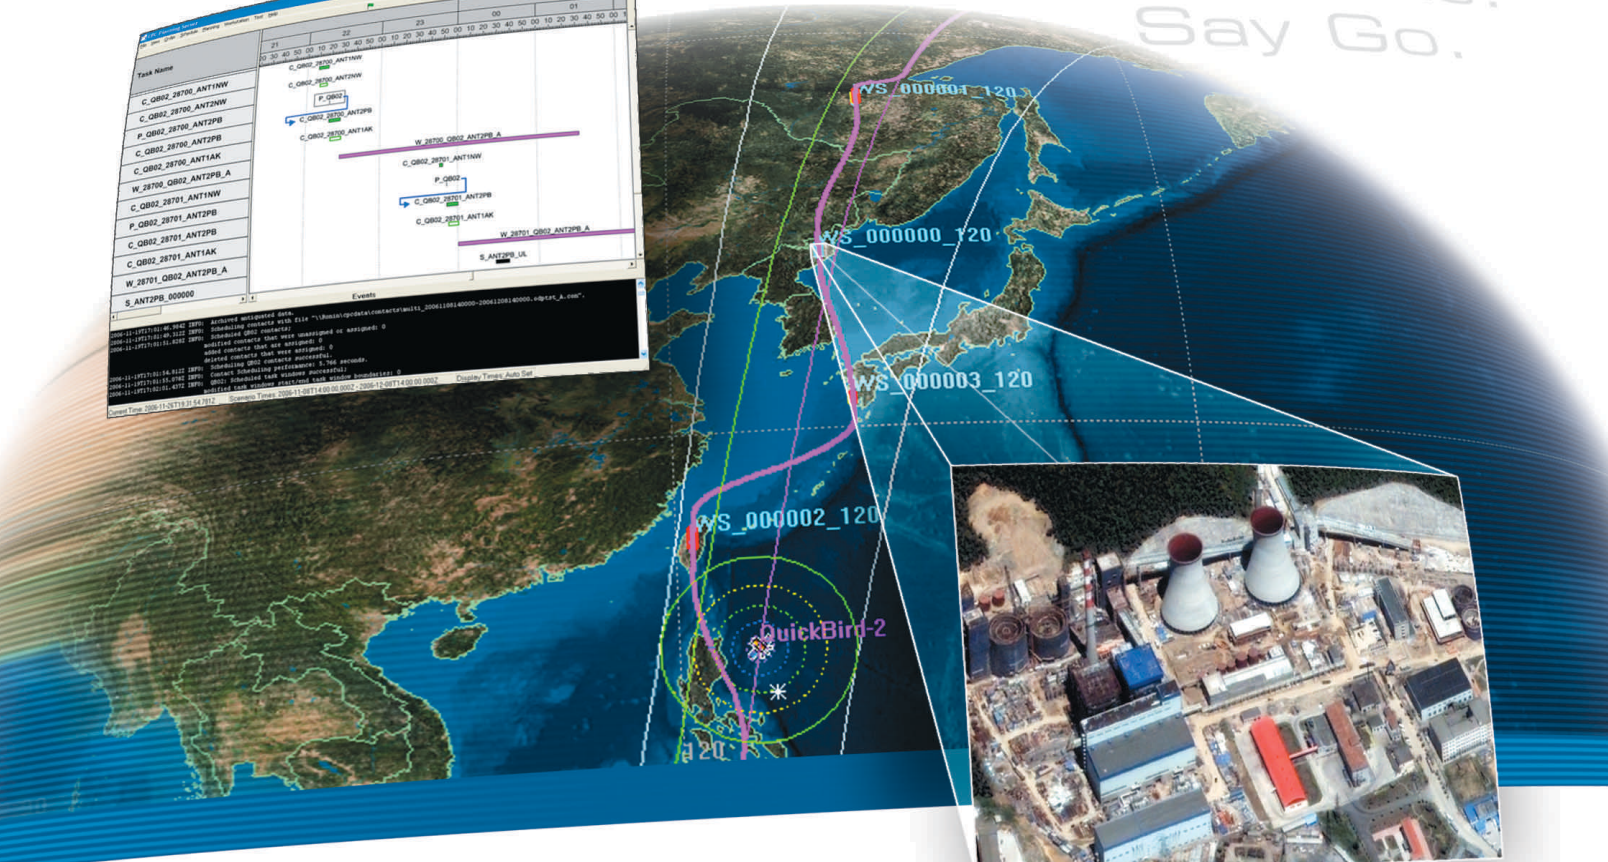

The top commercial imaging satellite operators have selected Orbit Logic collection planning solutions to optimize image tasking schedules for their spacecraft...

How do you schedule?

Plan.
Optimize.
Say Go.